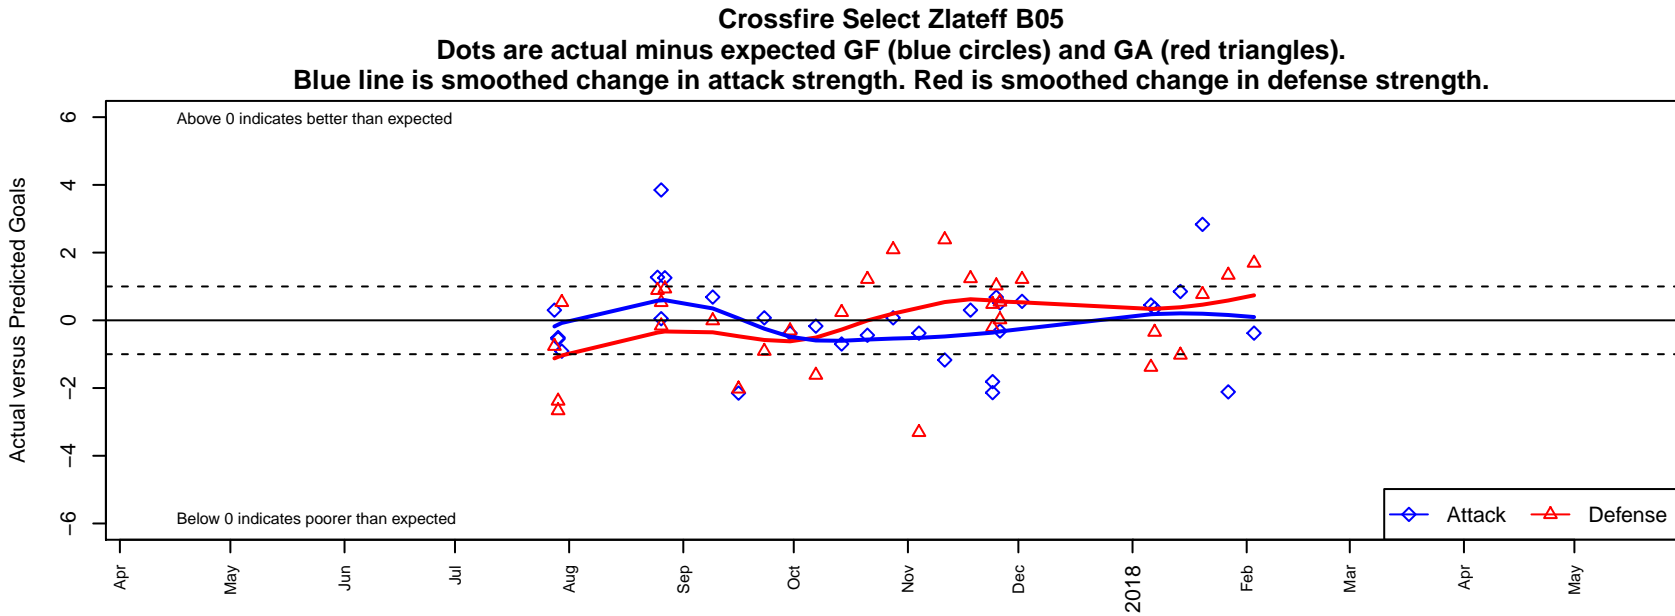

**attack and defense variance (black dot)
relative to other teams
and top 10 in region**

**attack and defense rating
relative to others at age
and all opponents in last 13 months**

Crossfire Select Zlateff B05

Crossfire Select SC
Redmond, WA
B05 total strength=780
attack=1.12 defense=0.78
fall league = NPSL DIVISION 1 (05) U13

alt names used:
LWYSA CFS B05 Gold
B05 Gold Zlateff
Crossfire Select B05 Zlateff
Crossfire Select B05 Zlateff
CFS B05 – Gold – Zlateff

Venues played:
2017 Crossfire Select U13 Gold
2017 River Jam Copa U13
2017 NPSL DIVISION 1 (05) U13
2017 Cranberry Cup U13
2017 Founders Cup B05 Div A