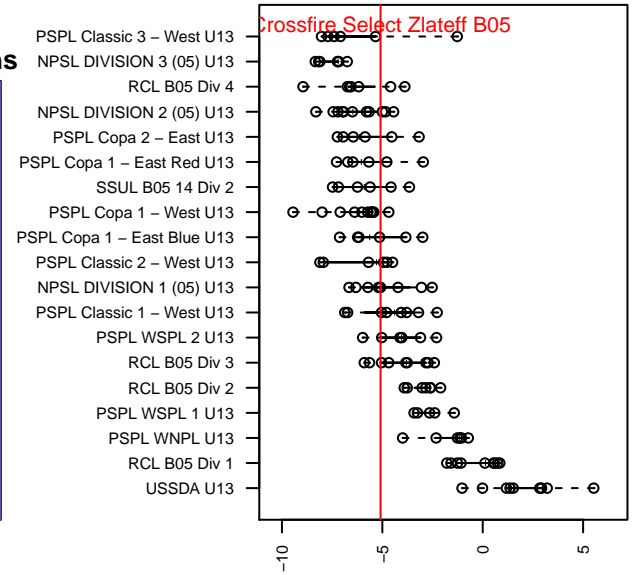

**attack and defense rating
relative to others at age
and all opponents in last 13 months**